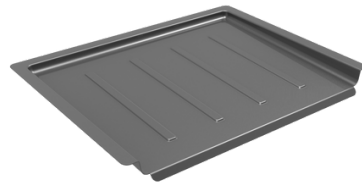

### CAMAI

Item no.

708265

Colour

 RVS

Description

Mobile stainless steel drip tray.

With its multifunctional design, you can place it partially over the sink to expand your workspace or use it as a draining tray for small dishes.

The drainer has a gentle slope, allowing water to flow effortlessly into the sink. It is specifically designed to fit Caressi sinks with a 400mm depth.

### CAMAGM

Item no.

708266

Colour

 Gun Metal

Description

Mobile stainless steel drip tray for the Caressi Gun Metal series.

With its multifunctional design, you can place it partially over the sink to expand your workspace or use it as a draining tray for small dishes.