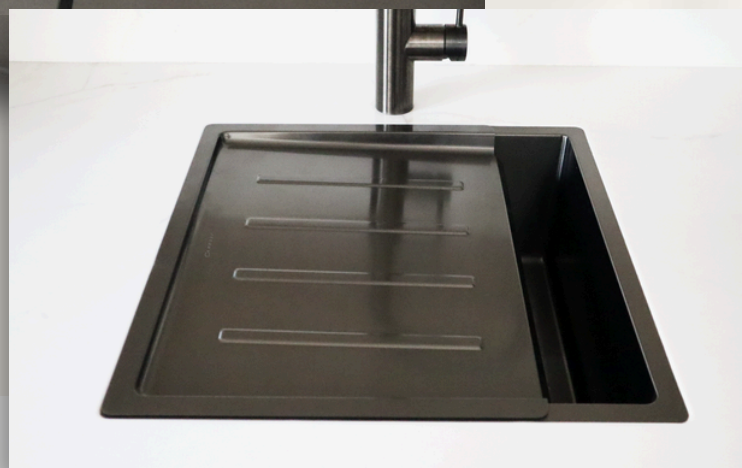

NEW FROM CARESSI

Accessories
CAMA
Mobile draining board

CAMAGM

CARESSI®