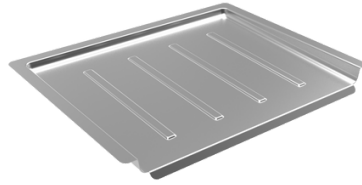

### CAMAI

Item no.

708265

Colour

 RVS

Description

Mobile stainless steel drip tray.

With its multifunctional design, you can place it partially over the sink to expand your workspace or use it as a draining tray for small dishes.

The drainer has a gentle slope, allowing water to flow effortlessly into the sink. It is specifically designed to fit Caressi sinks with a 400mm depth.

### CAMAGM

Item no.

708266

Colour

 Gun Metal

Description

Mobile stainless steel drip tray for the Caressi Gun Metal series.

With its multifunctional design, you can place it partially over the sink to expand your workspace or use it as a draining tray for small dishes.