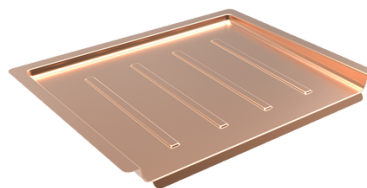

The drainer has a gentle slope, allowing water to flow effortlessly into the sink. It is specifically designed to fit Caressi sinks with a 400mm depth.

### CAMACO

Item no.

708267

Colour

 Copper

Description

Mobile stainless steel drip tray for the Caressi Copper series.

With its multifunctional design, you can place it partially over the sink to expand your workspace or use it as a draining tray for small dishes.