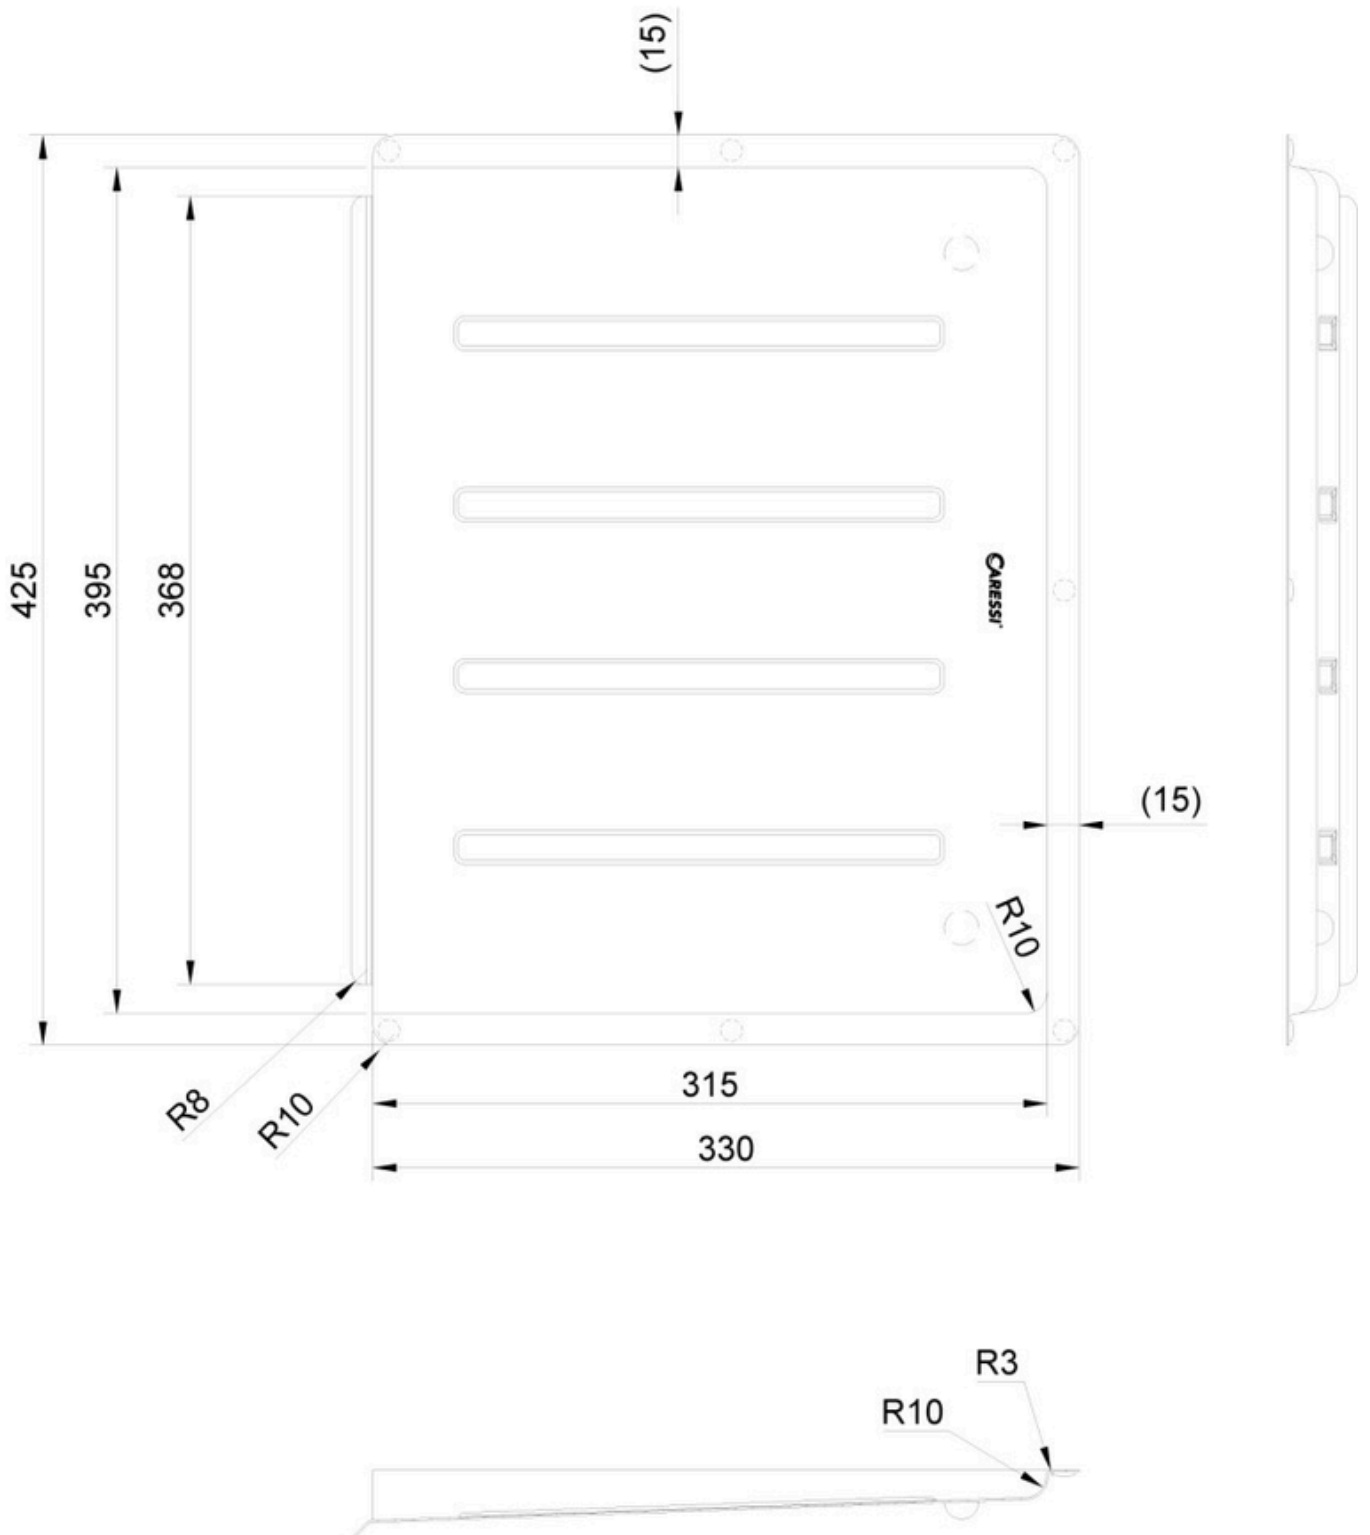

TECHNICAL SPECIFICATIONS

Accessories
CAMA
Mobile draining board