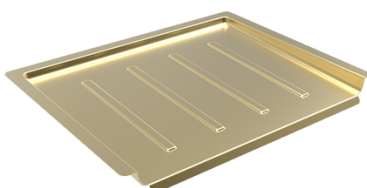

The drainer has a gentle slope, allowing water to flow effortlessly into the sink. It is specifically designed to fit Caressi sinks with a 400mm depth.

### CAMAG

Item no.

708268

Colour

 Gold

Description

Mobile stainless steel drip tray for the Caressi Gold series.

With its multifunctional design, you can place it partially over the sink to expand your workspace or use it as a draining tray for small dishes.